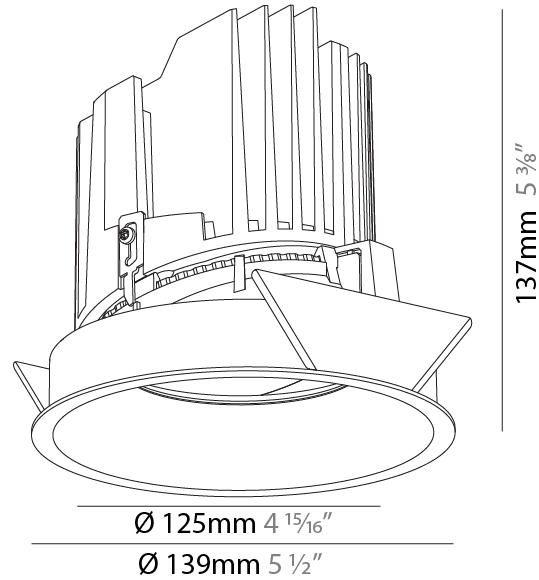

PHYSICAL

Shape: Round
Diameter (mm): 139
Diameter (in): 5 1/2
Height (mm): 137
Height (in): 5 3/8
Ceiling Thickness (mm): 10 / 12.5 / 15
Ceiling Thickness (in): 3/8 or 1/2 or 9/16
Min. Recessing Depth (mm): 150
Min. Recessing Depth (in): 5 7/8
Light Distribution: Adjustable / Downlight
Weight (kg): 0.851
Weight (lbs): 1.88
Fixture Finish: SSR / BKV / CWI / CRY / HAB / UFT / ITA / RUA / FTG / MYG / LOD / PUS / FRO / FUP / KIA / POP / BLS / SPG / MEY / GOH / GUM / CHC / COM / ABZ / JAG / OBR / MOS / ROR
Fixture Material: Aluminum Die Cast
Cut-out Measurements: 130mm / 5 1/8"

ELECTRICAL

Lamp Type: LED (Zhaga Standard)
Input Wattage (W): 13.2 / 16.5
Total Output Wattage (W): 12 / 14
Dimming: Tri-Mode (Non-Dimming and Phase Dimming (120Vac only) and 0-10V Dimming)
Driver Included: No
Driver Location: Recessed Housing
Driver Type: Constant Current - Universal
Driver Class: Class 2
Housing: See components
Input Voltage (V): 120 - 277
Constant Current (MA): 350

LED

Number of LEDs: 1
Color Temperature (°K): 2700 / 3000 / 3500 / 4000
Max. Delivered Lumen (lm): 810 / 900 / 970 / 990
Nominal Lumen (lm): 960 / 1070 / 1156 / 1180
CRI: >90 CRI
Efficiency (%): 0.905
Lamp Life (hrs): 50000

OPTICAL

Reflector°: 10
Adjustability: Rotational 355°; Tilt 10°

RATINGS AND CERTIFICATIONS

Certified By: Certified for North American Standards
IP rating: IP54