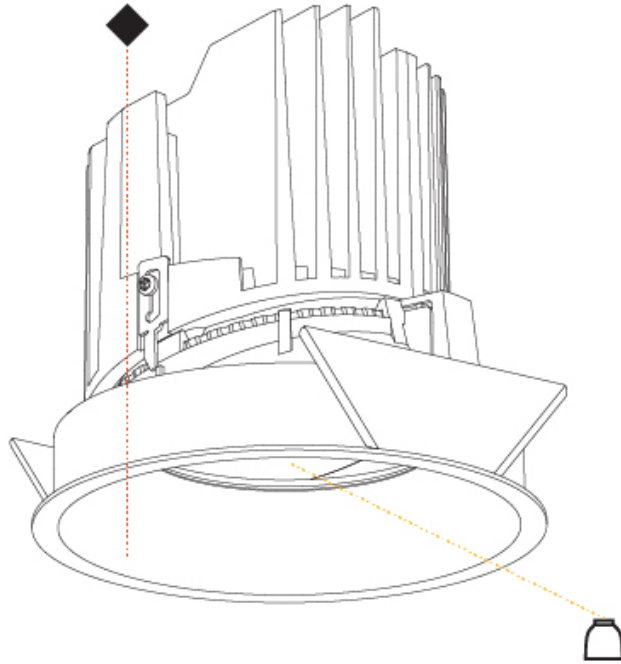

BIONIQ ROUND SEMI ADJUSTABLE RECESSED

A35296-

PROJECT _____

TYPE _____

SPECIFIER _____

QUANTITY _____

DATE _____