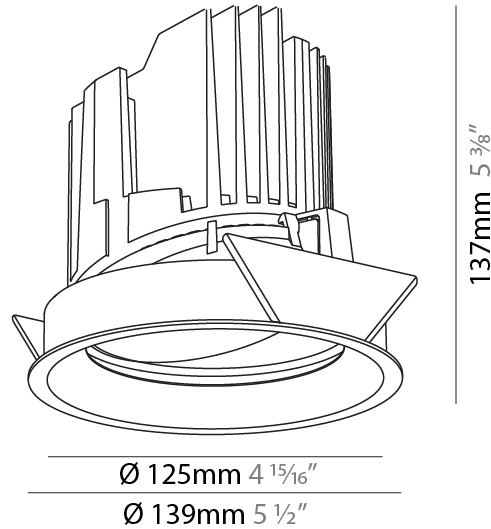

PHYSICAL

Shape: Round
Diameter (mm): 139
Diameter (in): 5 1/2
Height (mm): 137
Height (in): 5 3/8
Ceiling Thickness (mm): 10 / 12.5 / 15
Ceiling Thickness (in): 3/8 or 1/2 or 9/16
Min. Recessing Depth (mm): 150
Min. Recessing Depth (in): 5 7/8
Light Distribution: Adjustable / Downlight
Weight (kg): 0.849
Weight (lbs): 1.87
Fixture Finish: SSR / BKV / CWI / CRY / HAB / UFT / ITA / RUA / FTG / MYG / LOD / PUS / FRO / FUP / KIA / POP / BLS / SPG / MEY / GOH / GUM / CHC / COM / ABZ / JAG / OBR / MOS / ROR
Fixture Material: Aluminum Die Cast
Cut-out Measurements: 130mm / 5 1/8"

ELECTRICAL

Lamp Type: LED (Zhaga Standard)
Input Wattage (W): 13.2 / 16.5
Total Output Wattage (W): 12 / 14
Dimming: Tri-Mode (Non-Dimming and Phase Dimming (120Vac only) and 0-10V Dimming)
Driver Included: No
Driver Location: Recessed Housing
Driver Type: Constant Current - Universal
Driver Class: Class 2
Housing: See components
Input Voltage (V): 120 - 277
Constant Current (MA): 350

LED

Number of LEDs: 1
Color Temperature (°K): 2700 / 3000 / 3500 / 4000
Max. Delivered Lumen (lm): 810 / 900 / 970 / 990
Nominal Lumen (lm): 960 / 1070 / 1156 / 1180
CRI: >90 CRI
Efficiency (%): 0.905
Lamp Life (hrs): 50000

OPTICAL

Reflector°: 10
Adjustability: Rotational 355°; Tilt 30°

RATINGS AND CERTIFICATIONS

Certified By: Certified for North American Standards
IP rating: IP54