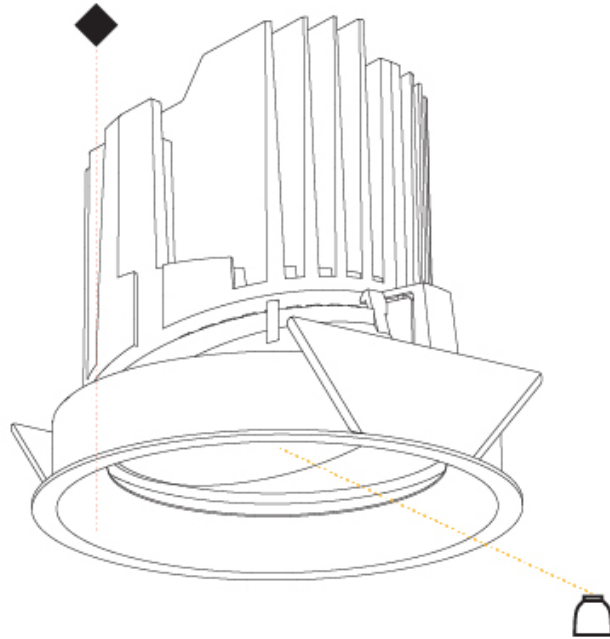

BIONIQ ROUND ADJUSTABLE RECESSED

A35242-

PROJECT

TYPE

SPECIFIER

QUANTITY

DATE