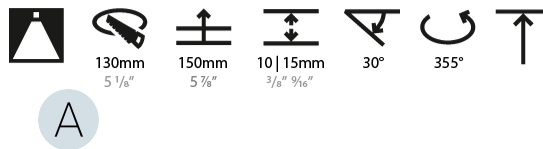

ELECTRICAL

Lamp Type: LED (Zhaga Standard)
Input Wattage (W): 28
Total Output Wattage (W): 26.4
Dimming: Tri-Mode (Non-Dimming and Phase Dimming (120Vac only) and 0-10V Dimming)
Driver Included: No
Driver Location: Recessed Housing
Driver Type: Constant Current - Universal
Driver Class: Class 2
Housing: See components
Input Voltage (V): 120 - 277
Constant Current (MA): 700

LED

Number of LEDs: 1
Color Temperature (°K): 2700 / 3000 / 3500 / 4000
Max. Delivered Lumen (lm): 2191 / 2280 / 2415 / 2164
Nominal Lumen (lm): 2909 / 3028 / 3208 / 3273
CRI: >90 CRI
Efficiency (%): 63.10%
Lamp Life (hrs): 50000

OPTICAL

Reflector°: 18 / 38
Optic°: Lens Pack - No Lens / Linear Spread Lens / Honeycomb / Spread Lens
Adjustability: Rotational 355°; Tilt 30°

RATINGS AND CERTIFICATIONS

Certified By: Certified for North American Standards

IP rating: IP20
Zaneen Group Inc. © 2024, T 1800-388-3382, F 416-247-9319, www.zaneen.com

Available for International specifications by adding 'INT' at the end of the existing Model #. For assistance on 'custom' specifications, contact zteam@zaneen.com. In a constant effort to supply the best product, we reserve the right to change specifications or materials without notice. The most recent specification sheets are found at zaneen.com