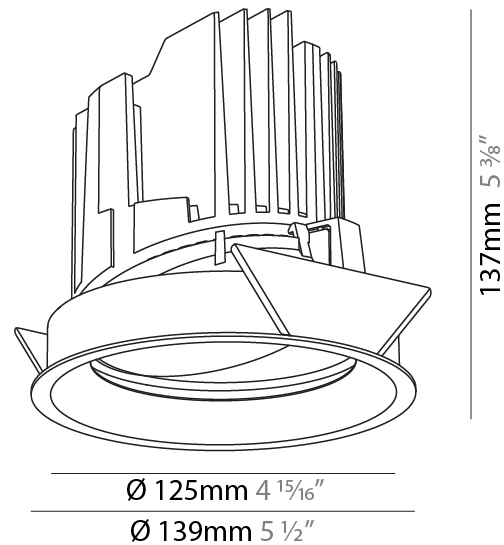

GENERAL

Series: Bioniq
 Subseries: Bioniq Round Adjustable
 Brand: Prolicht
 Division: Architectural
 Mounting Type: Recessed
 Mounting Location: Ceiling
 Subcategory: Downlight

PHYSICAL

Shape: Round
 Diameter (mm): 139
 Diameter (in): 5 1/2
 Height (mm): 137
 Height (in): 5 3/8
 Ceiling Thickness (mm): 10 / 12.5 / 15
 Ceiling Thickness (in): 3/8 or 1/2 or 9/16
 Min. Recessing Depth (mm): 150
 Min. Recessing Depth (in): 5 7/8
 Light Distribution: Adjustable / Downlight
 Weight (kg): 0.853
 Weight (lbs): 1.88
 Fixture Finish: SSR / BKV / CWI / CRY / HAB / UFT / ITA / RUA / FTG / MYG / LOD / PUS / FRO / FUP / KIA / POP / BLS / SPG / MEY / GOH / GUM / CHC / COM / ABZ / JAG / OBR / MOS / ROR
 Fixture Material: Aluminum Die Cast
 Cut-out Measurements: 130mm / 5 1/8"

OPTICAL

Reflector: 10 / 18 / 36
 Adjustability: Rotational 355°, Tilt 30°

RATINGS AND CERTIFICATIONS

Certified By: Certified for North American Standards
 IP rating: IP54

130mm 5 1/8"	150mm 5 7/8"	10 15mm 3/8" 9/16"	30°	355°	