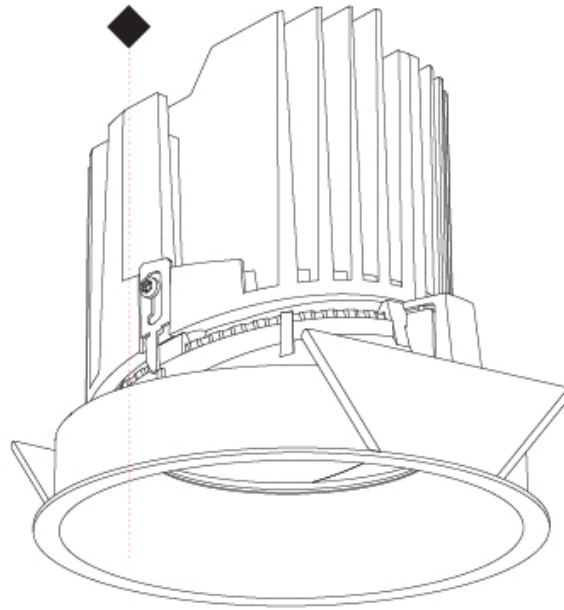

BIONIQ ROUND SEMI ADJUSTABLE RECESSED

A35299-

PROJECT

TYPE

SPECIFIER

QUANTITY

DATE