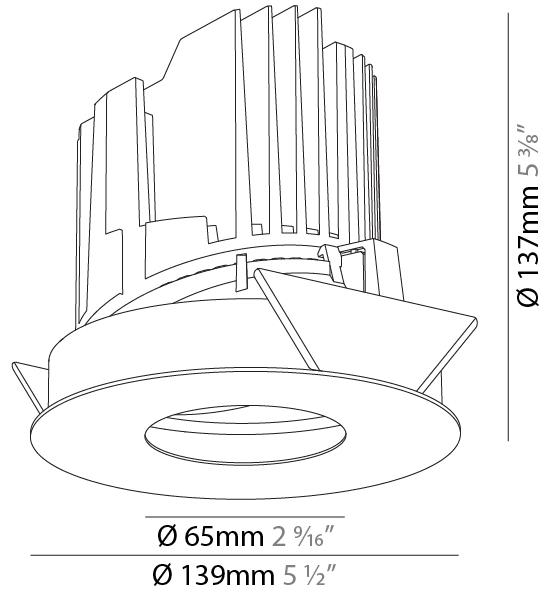

Series: Bioniq
Subseries: Bioniq Round Wallwash
Brand: Prolight
Division: Architectural
Mounting Type: Recessed
Mounting Location: Ceiling
Subcategory: Downlight

PHYSICAL

Shape: Round
Diameter (mm): 139
Diameter (in): 5 1/2
Height (mm): 137
Height (in): 5 3/8
Ceiling Thickness (mm): 10 / 12.5 / 15 / 25
Ceiling Thickness (in): 3/8 or 1/2 or 9/16
Min. Recessing Depth (mm): 150
Min. Recessing Depth (in): 5 7/8
Light Distribution: Adjustable / Asymmetric
Weight (kg): 0.865
Weight (lbs): 1.9
Fixture Finish: SSR / BKV / CWI / CRY / HAB / UFT / ITA / RUA / FTG / MYG / LOD / PUS / FRO / FUP / KIA / POP / BLS / SPG / MEY / GOH / GUM / CHC / COM / ABZ / JAG / OBR / MOS / ROR
Fixture Material: Aluminum Die Cast
Cut-out Measurements: 130mm / 5 1/8"

ELECTRICAL

Lamp Type: LED (Zhaga Standard)
Input Wattage (W): 28.6
Total Output Wattage (W): 26
Dimming: Tri-Mode (Non-Dimming and Phase Dimming (120Vac only) and 0-10V Dimming)
Driver Included: No
Driver Location: Recessed Housing
Driver Type: Constant Current - Universal
Housing: See components
Input Voltage (V): 120 - 277
Constant Current (MA): 700

LED

Number of LEDs: 1
Color Temperature (°K): 2700 / 3000 / 3500 / 4000
Max. Delivered Lumen (lm): 1890 / 1930 / 2028 / 2070
Nominal Lumen (lm): 3210 / 3290 / 3459 / 3530
CRI: >90 CRI
Lamp Life (hrs): 50000

OPTICAL

Reflector: 20 / 25 / 40
Adjustability: Fixed

RATINGS AND CERTIFICATIONS

Certified By: Certified for North American Standards
IP rating: IP20

	130mm 5 1/8"	150mm 5 7/8"	10 | 15mm 3/8" | 9/16"	30°	355°	
A