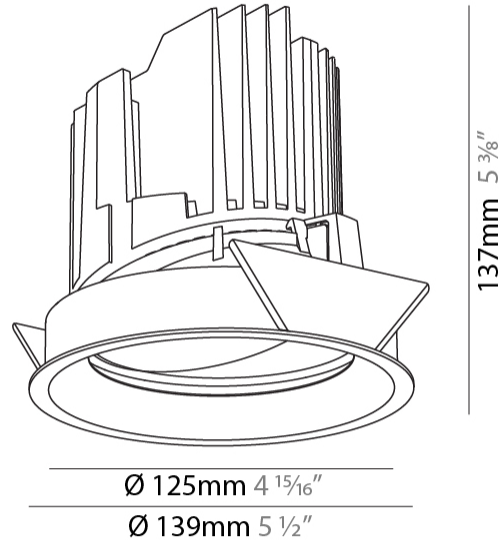

ELECTRICAL

Lamp Type: LED (Zhaga Standard)
Input Wattage (W): 28
Total Output Wattage (W): 26.4
Dimming: Tri-Mode (Non-Dimming and Phase Dimming (120Vac only) and 0-10V Dimming)
Driver Included: No
Driver Location: Recessed Housing
Driver Type: Constant Current - Universal
Driver Class: Class 2
Housing: See components
Input Voltage (V): 120 - 277
Constant Current (MA): 700

LED

Number of LEDs: 1
Color Temperature (°K): 2700 / 3000 / 3500 / 4000
Max. Delivered Lumen (lm): 2191 / 2280 / 2415 / 2164
Nominal Lumen (lm): 2909 / 3028 / 3208 / 3273
CRI: >90 CRI
Efficiency (%): 63.10%
Lamp Life (hrs): 50000

OPTICAL

Reflector°: 18 / 38
Optic°: Lens Pack - No Lens / Linear Spread Lens / Honeycomb / Spread Lens
Adjustability: Rotational 355°; Tilt 30°

RATINGS AND CERTIFICATIONS

Certified By: Certified for North American Standards

IP rating: IP20
Zaneen Group Inc. © 2024, T 1800-388-3382, F 416-247-9319, www.zaneen.com

Available for International specifications by adding 'INT' at the end of the existing Model #. For assistance on 'custom' specifications, contact zteam@zaneen.com. In a constant effort to supply the best product, we reserve the right to change specifications or materials without notice. The most recent specification sheets are found at zaneen.com