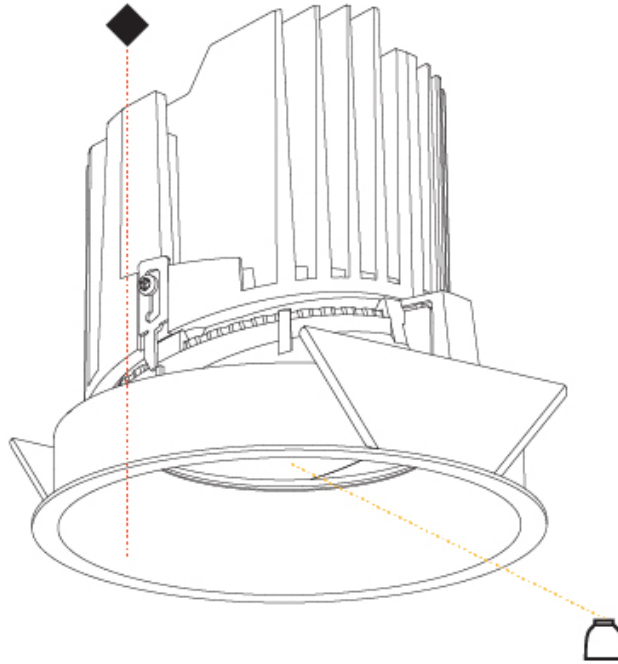

BIONIQ ROUND SEMI ADJUSTABLE RECESSED

A35308-

PROJECT _____

TYPE _____

SPECIFIER _____

QUANTITY _____

DATE _____

A