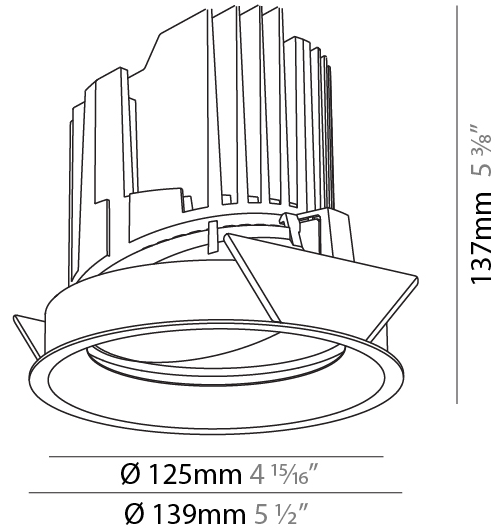

RATINGS AND CERTIFICATIONS

Certified By: CSA Certified to UL and CSA Standards
IP rating: IP20