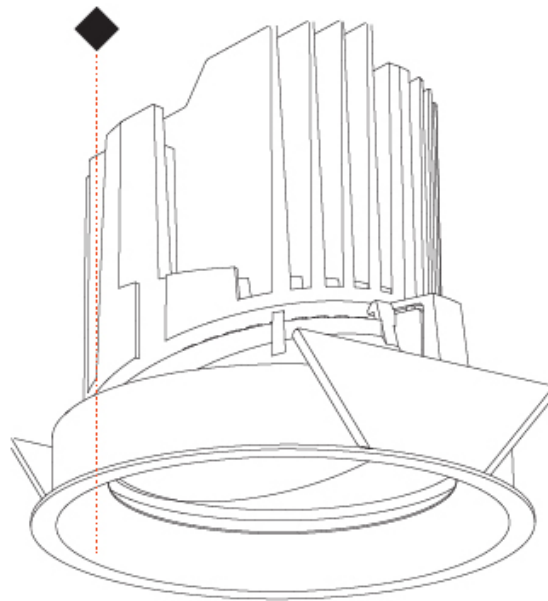

BIONIQ ROUND ADJUSTABLE RECESSED

A35245-

PROJECT

TYPE

SPECIFIER

QUANTITY

DATE