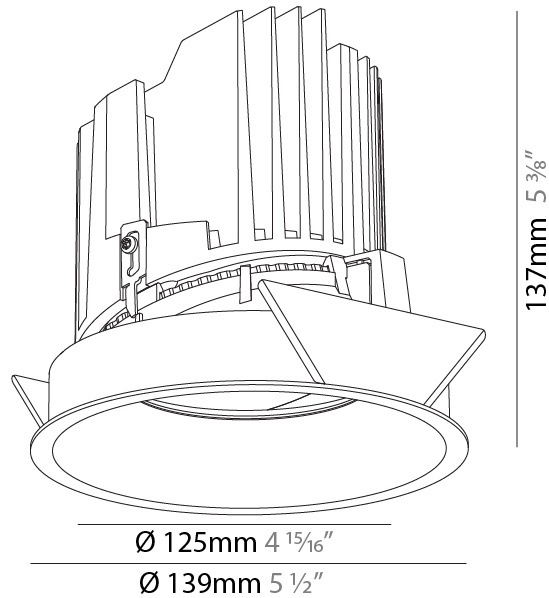

PHYSICAL

Shape: Round
Diameter (mm): 139
Diameter (in): 5 1/2
Height (mm): 137
Height (in): 5 3/8
Ceiling Thickness (mm): 10 / 12.5 / 15
Ceiling Thickness (in): 3/8 or 1/2 or 9/16
Min. Recessing Depth (mm): 150
Min. Recessing Depth (in): 5 7/8
Light Distribution: Adjustable / Downlight
Weight (kg): 0.856
Weight (lbs): 1.89
Fixture Finish: SSR / BKV / CWI / CRY / HAB / UFT / ITA / RUA / FTG / MYG / LOD / PUS / FRO / FUP / KIA / POP / BLS / SPG / MEY / GOH / GUM / CHC / COM / ABZ / JAG / OBR / MOS / ROR
Fixture Material: Aluminum Die Cast
Cut-out Measurements: 130mm / 5 1/8"

ELECTRICAL

Lamp Type: LED (Zhaga Standard)
Input Wattage (W): 28.6
Total Output Wattage (W): 26
Dimming: Tri-Mode (Non-Dimming and Phase Dimming (120Vac only) and 0-10V Dimming)
Driver Included: No
Driver Location: Recessed Housing
Driver Type: Constant Current - Universal
Driver Class: Class 2
Housing: See components
Input Voltage (V): 120 - 277
Constant Current (MA): 700

LED

Number of LEDs: 1
Color Temperature (°K): 2700 / 3000 / 3500 / 4000
Max. Delivered Lumen (lm): 2030 / 2080 / 2185 / 2230
Nominal Lumen (lm): 3210 / 3290 / 3459 / 3530
CRI: >90 CRI
Efficiency (%): 0.631
Lamp Life (hrs): 50000

OPTICAL

Reflector: 20 / 40 / 60
Adjustability: Rotational 355°; Tilt 10°

RATINGS AND CERTIFICATIONS

Certified By: Certified for North American Standards
IP rating: IP20