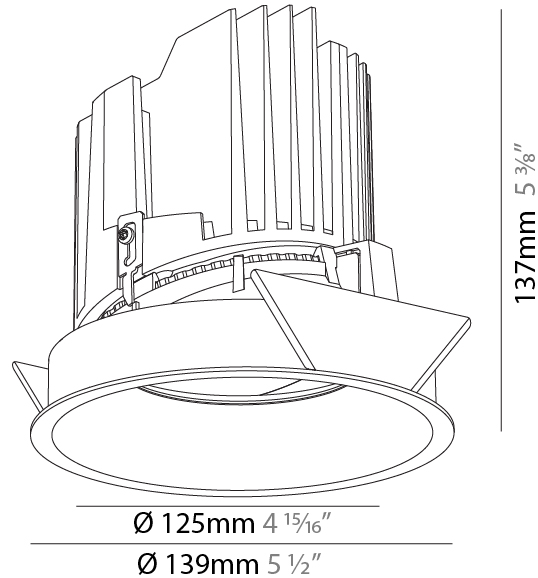

PHYSICAL

Shape: Round
Diameter (mm): 139
Diameter (in): 5 1/2
Height (mm): 137
Height (in): 5 3/8
Ceiling Thickness (mm): 10 / 12.5 / 15
Ceiling Thickness (in): 3/8 or 1/2 or 9/16
Min. Recessing Depth (mm): 150
Min. Recessing Depth (in): 5 7/8
Light Distribution: Adjustable / Downlight
Weight (kg): 0.814
Weight (lbs): 1.79
Fixture Finish: SSR / BKV / CWI / CRY / HAB / UFT / ITA / RUA / FTG / MYG / LOD / PUS / FRO / FUP / KIA / POP / BLS / SPG / MEY / GOH / GUM / CHC / COM / ABZ / JAG / OBR / MOS / ROR
Fixture Material: Aluminum Die Cast
Cut-out Measurements: 130mm / 5 1/8"

ELECTRICAL

Lamp Type: LED (Zhaga Standard)
Input Wattage (W): 13.2 / 16.5
Total Output Wattage (W): 12 / 14
Dimming: Tri-Mode (Non-Dimming and Phase Dimming (120Vac only) and 0-10V Dimming)
Driver Included: No
Driver Location: Recessed Housing
Driver Type: Constant Current - Universal
Driver Class: Class 2
Housing: See components
Input Voltage (V): 120 - 277
Constant Current (MA): 350

LED

Number of LEDs: 1
Color Temperature (°K): 2700 / 3000 / 3500 / 4000
Max. Delivered Lumen (lm): 870 / 970 / 1039 / 1060
Nominal Lumen (lm): 960 / 1070 / 1156 / 1180
CRI: >90 CRI
Efficiency (%): 90.5
Lamp Life (hrs): 50000

OPTICAL

Reflector°: 10
Adjustability: Rotational 355°; Tilt 10°

RATINGS AND CERTIFICATIONS

Certified By: Certified for North American Standards
IP rating: IP20